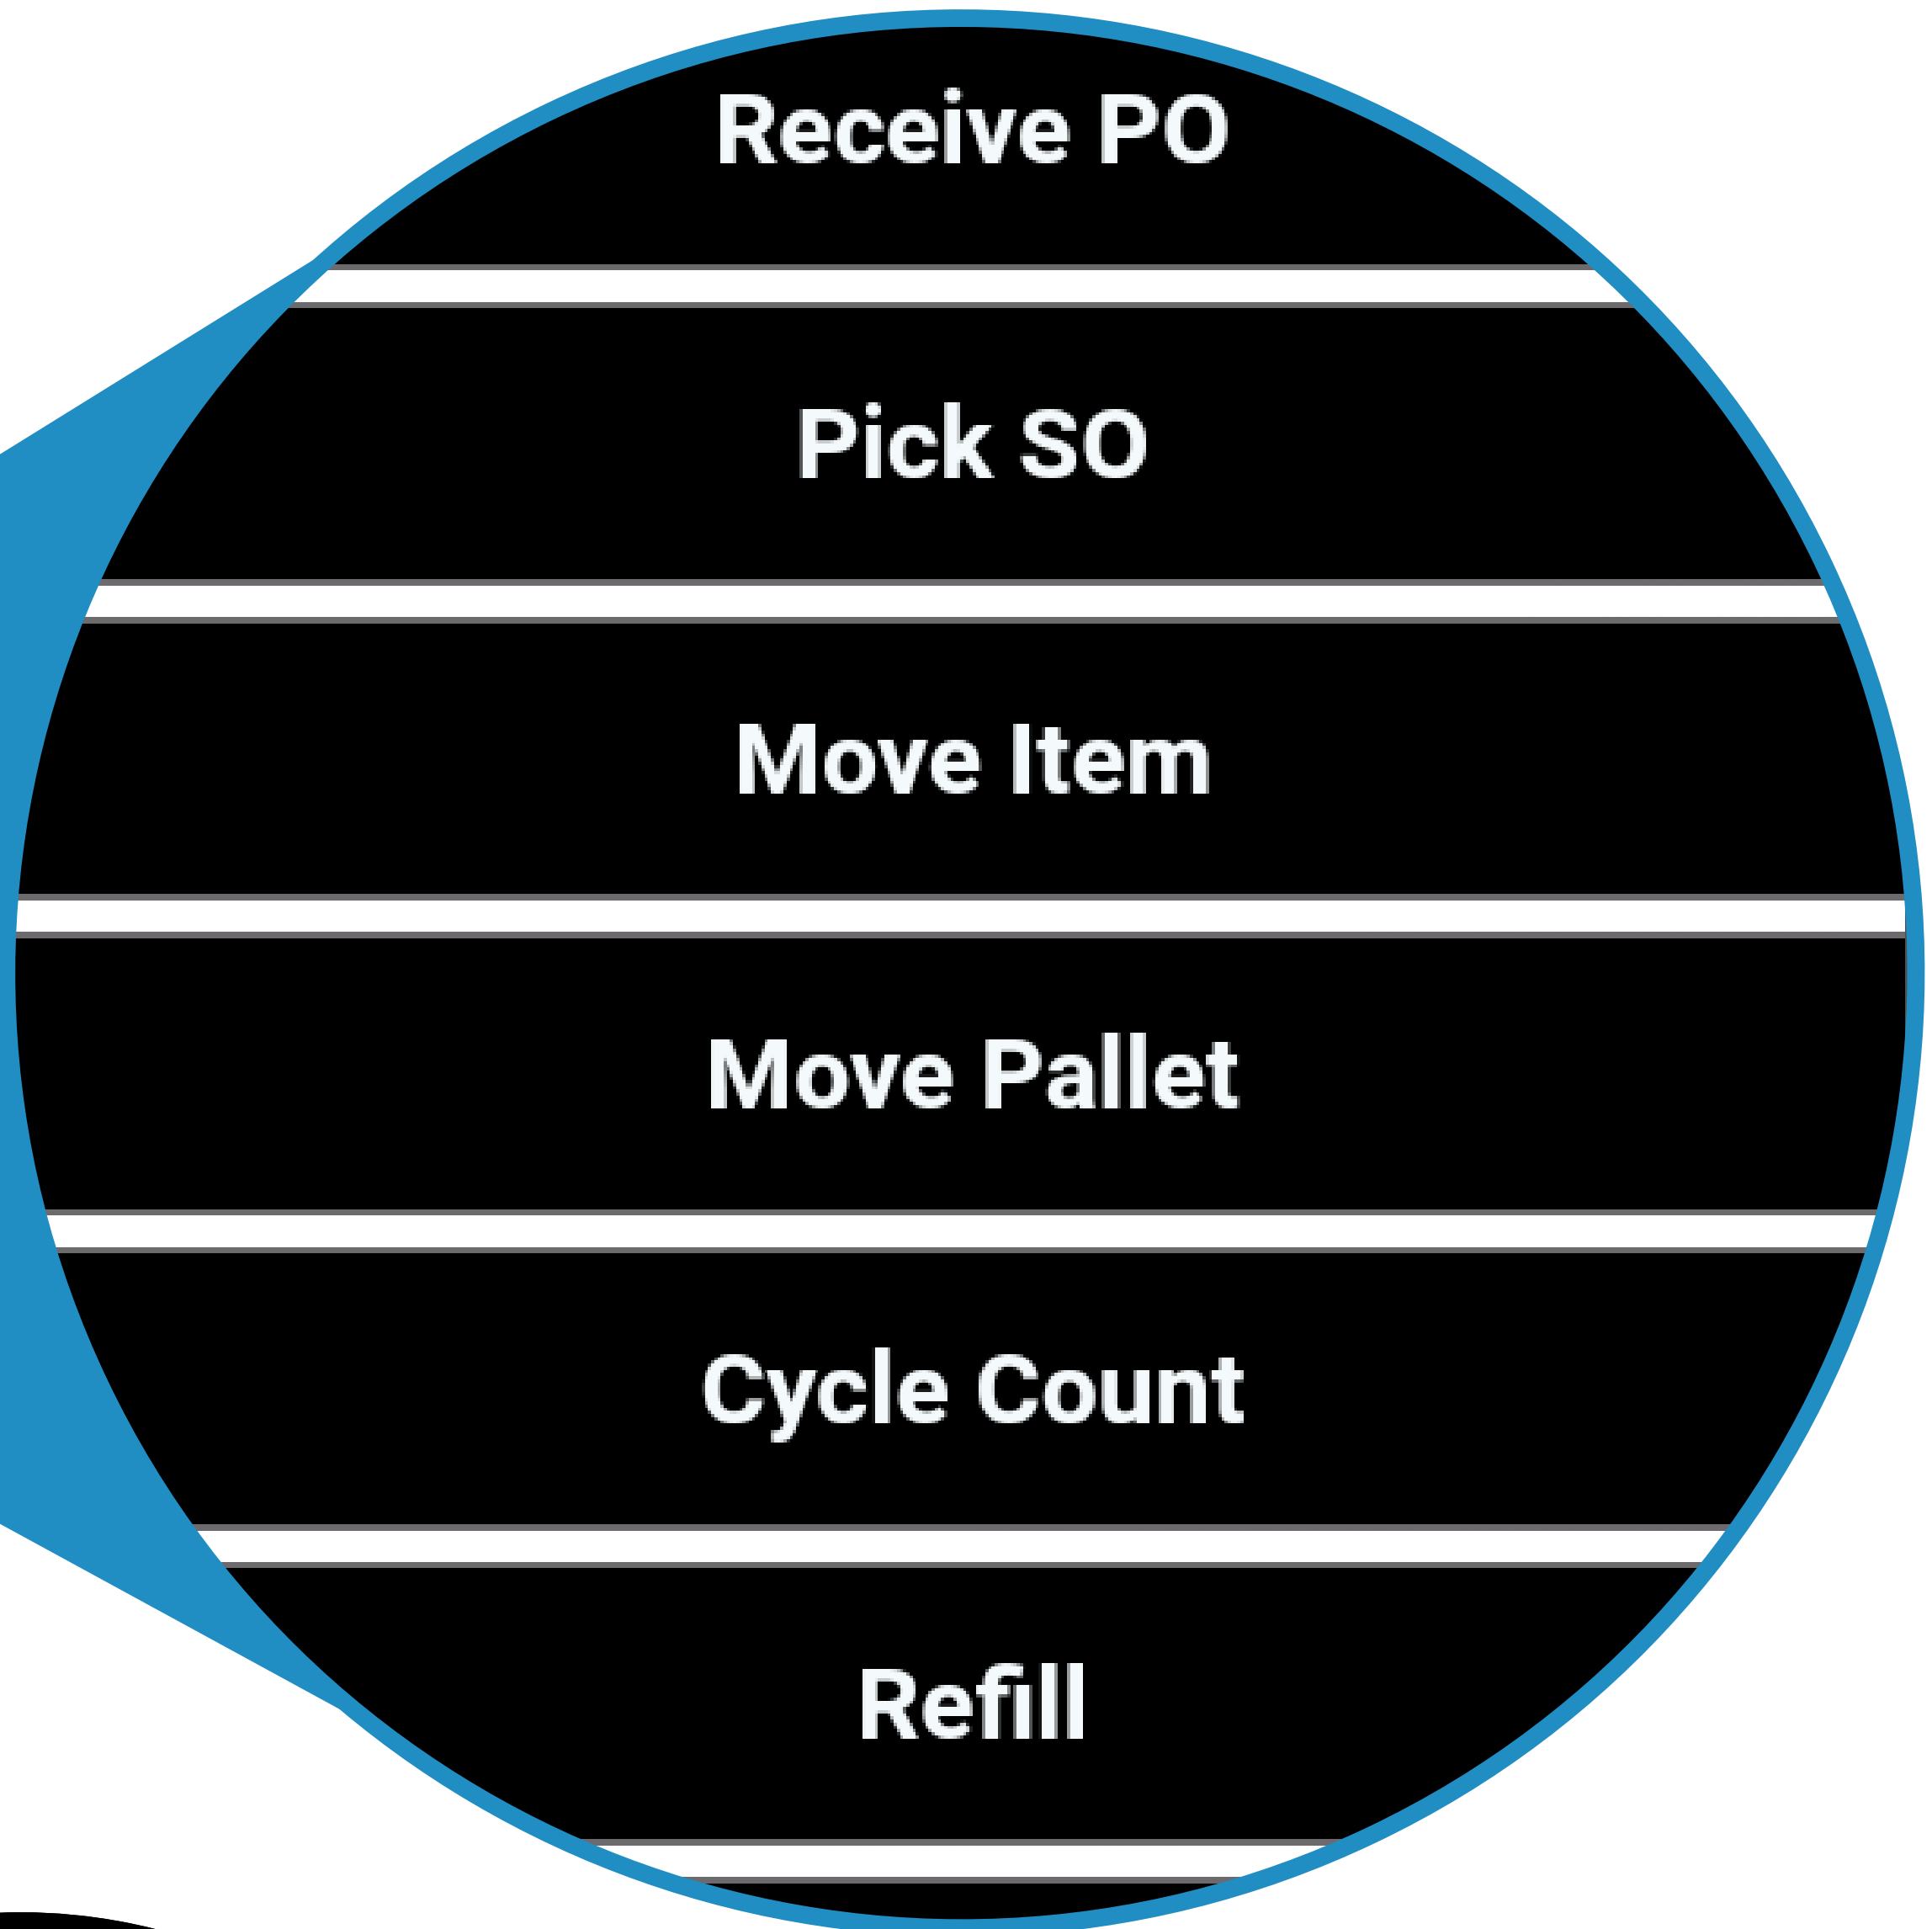

GET A REAL-TIME VIEW OF WHAT'S COMING AND GOING.
 ASCENT AND ZEBRA TC51 PUT INVENTORY CONTROL IN YOUR HANDS.

RISE TO ASCENT.

Ascent provides a user-friendly platform to track every function of your rental business.

Reduce scheduling mistakes.

Track inventory, from picking to returns.

Avoid OOS.

Maintain inventory balance.

Handle all accounting tasks.

Easily integrate with Salesforce.

Talk to Ascent about our web-based total tracking solution for your rental business.