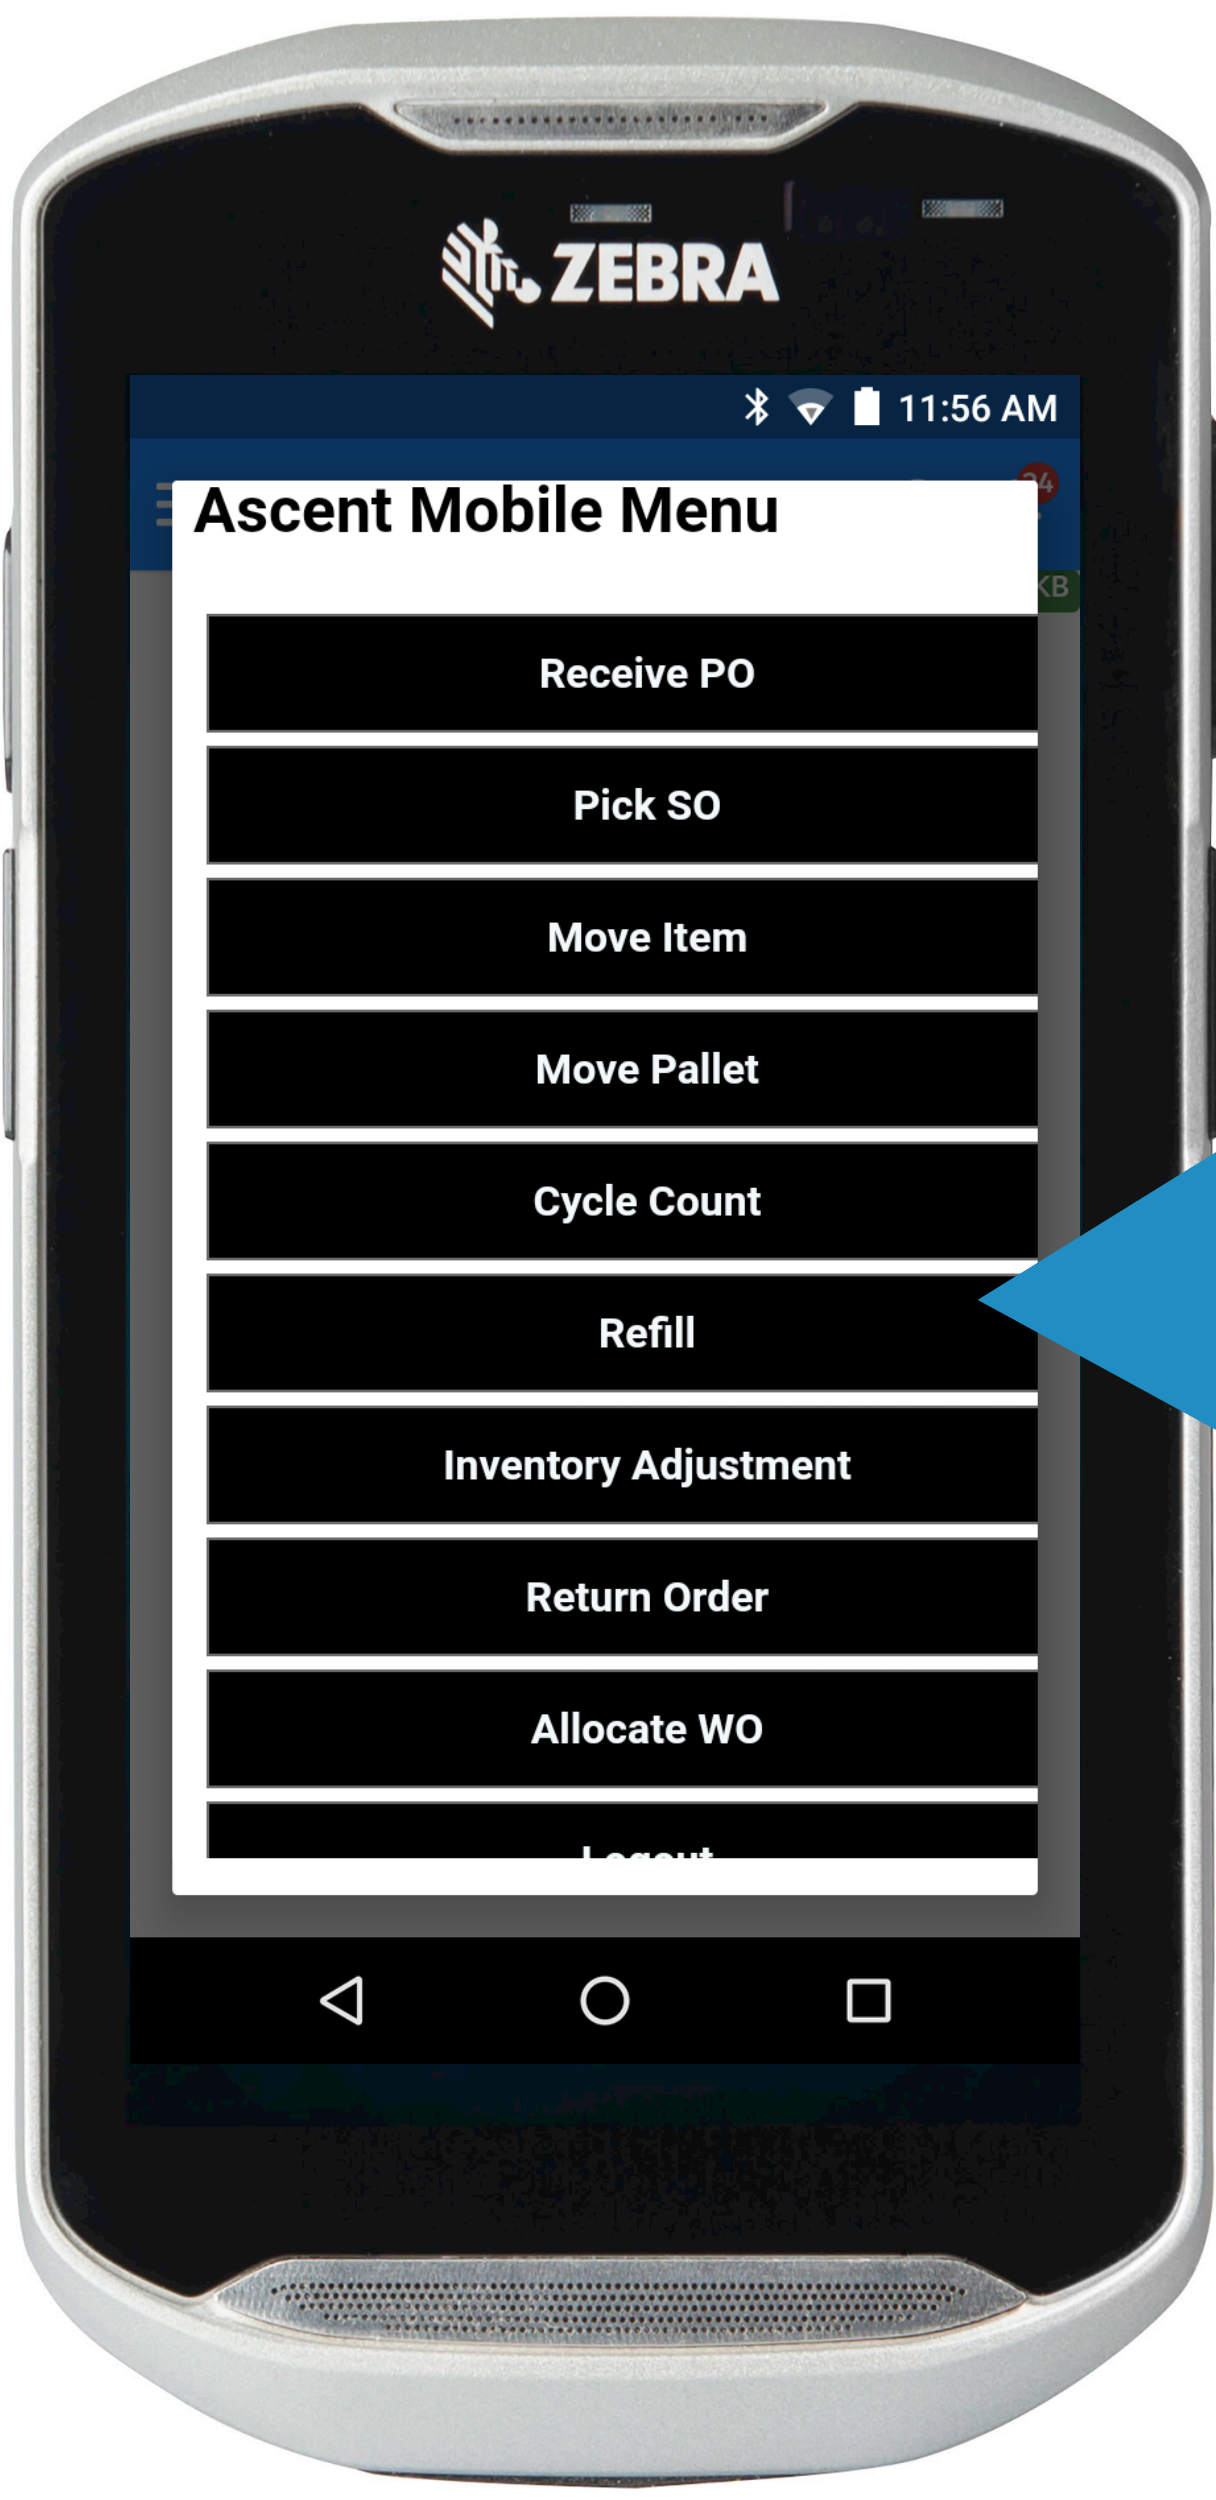

GET A REAL-TIME VIEW OF WHAT'S COMING AND GOING.
 ASCENT AND ZEBRA TC51 PUT INVENTORY CONTROL IN YOUR HANDS.

RISE TO ASCENT.

Ascent provides a user-friendly platform to track every function of your rental business.

Reduce scheduling mistakes.

Track inventory, from picking to returns.

Avoid OOS.

Maintain inventory balance.

Handle all accounting tasks.

Easily integrate with Salesforce.

Talk to Ascent about our web-based total tracking solution for your rental business.