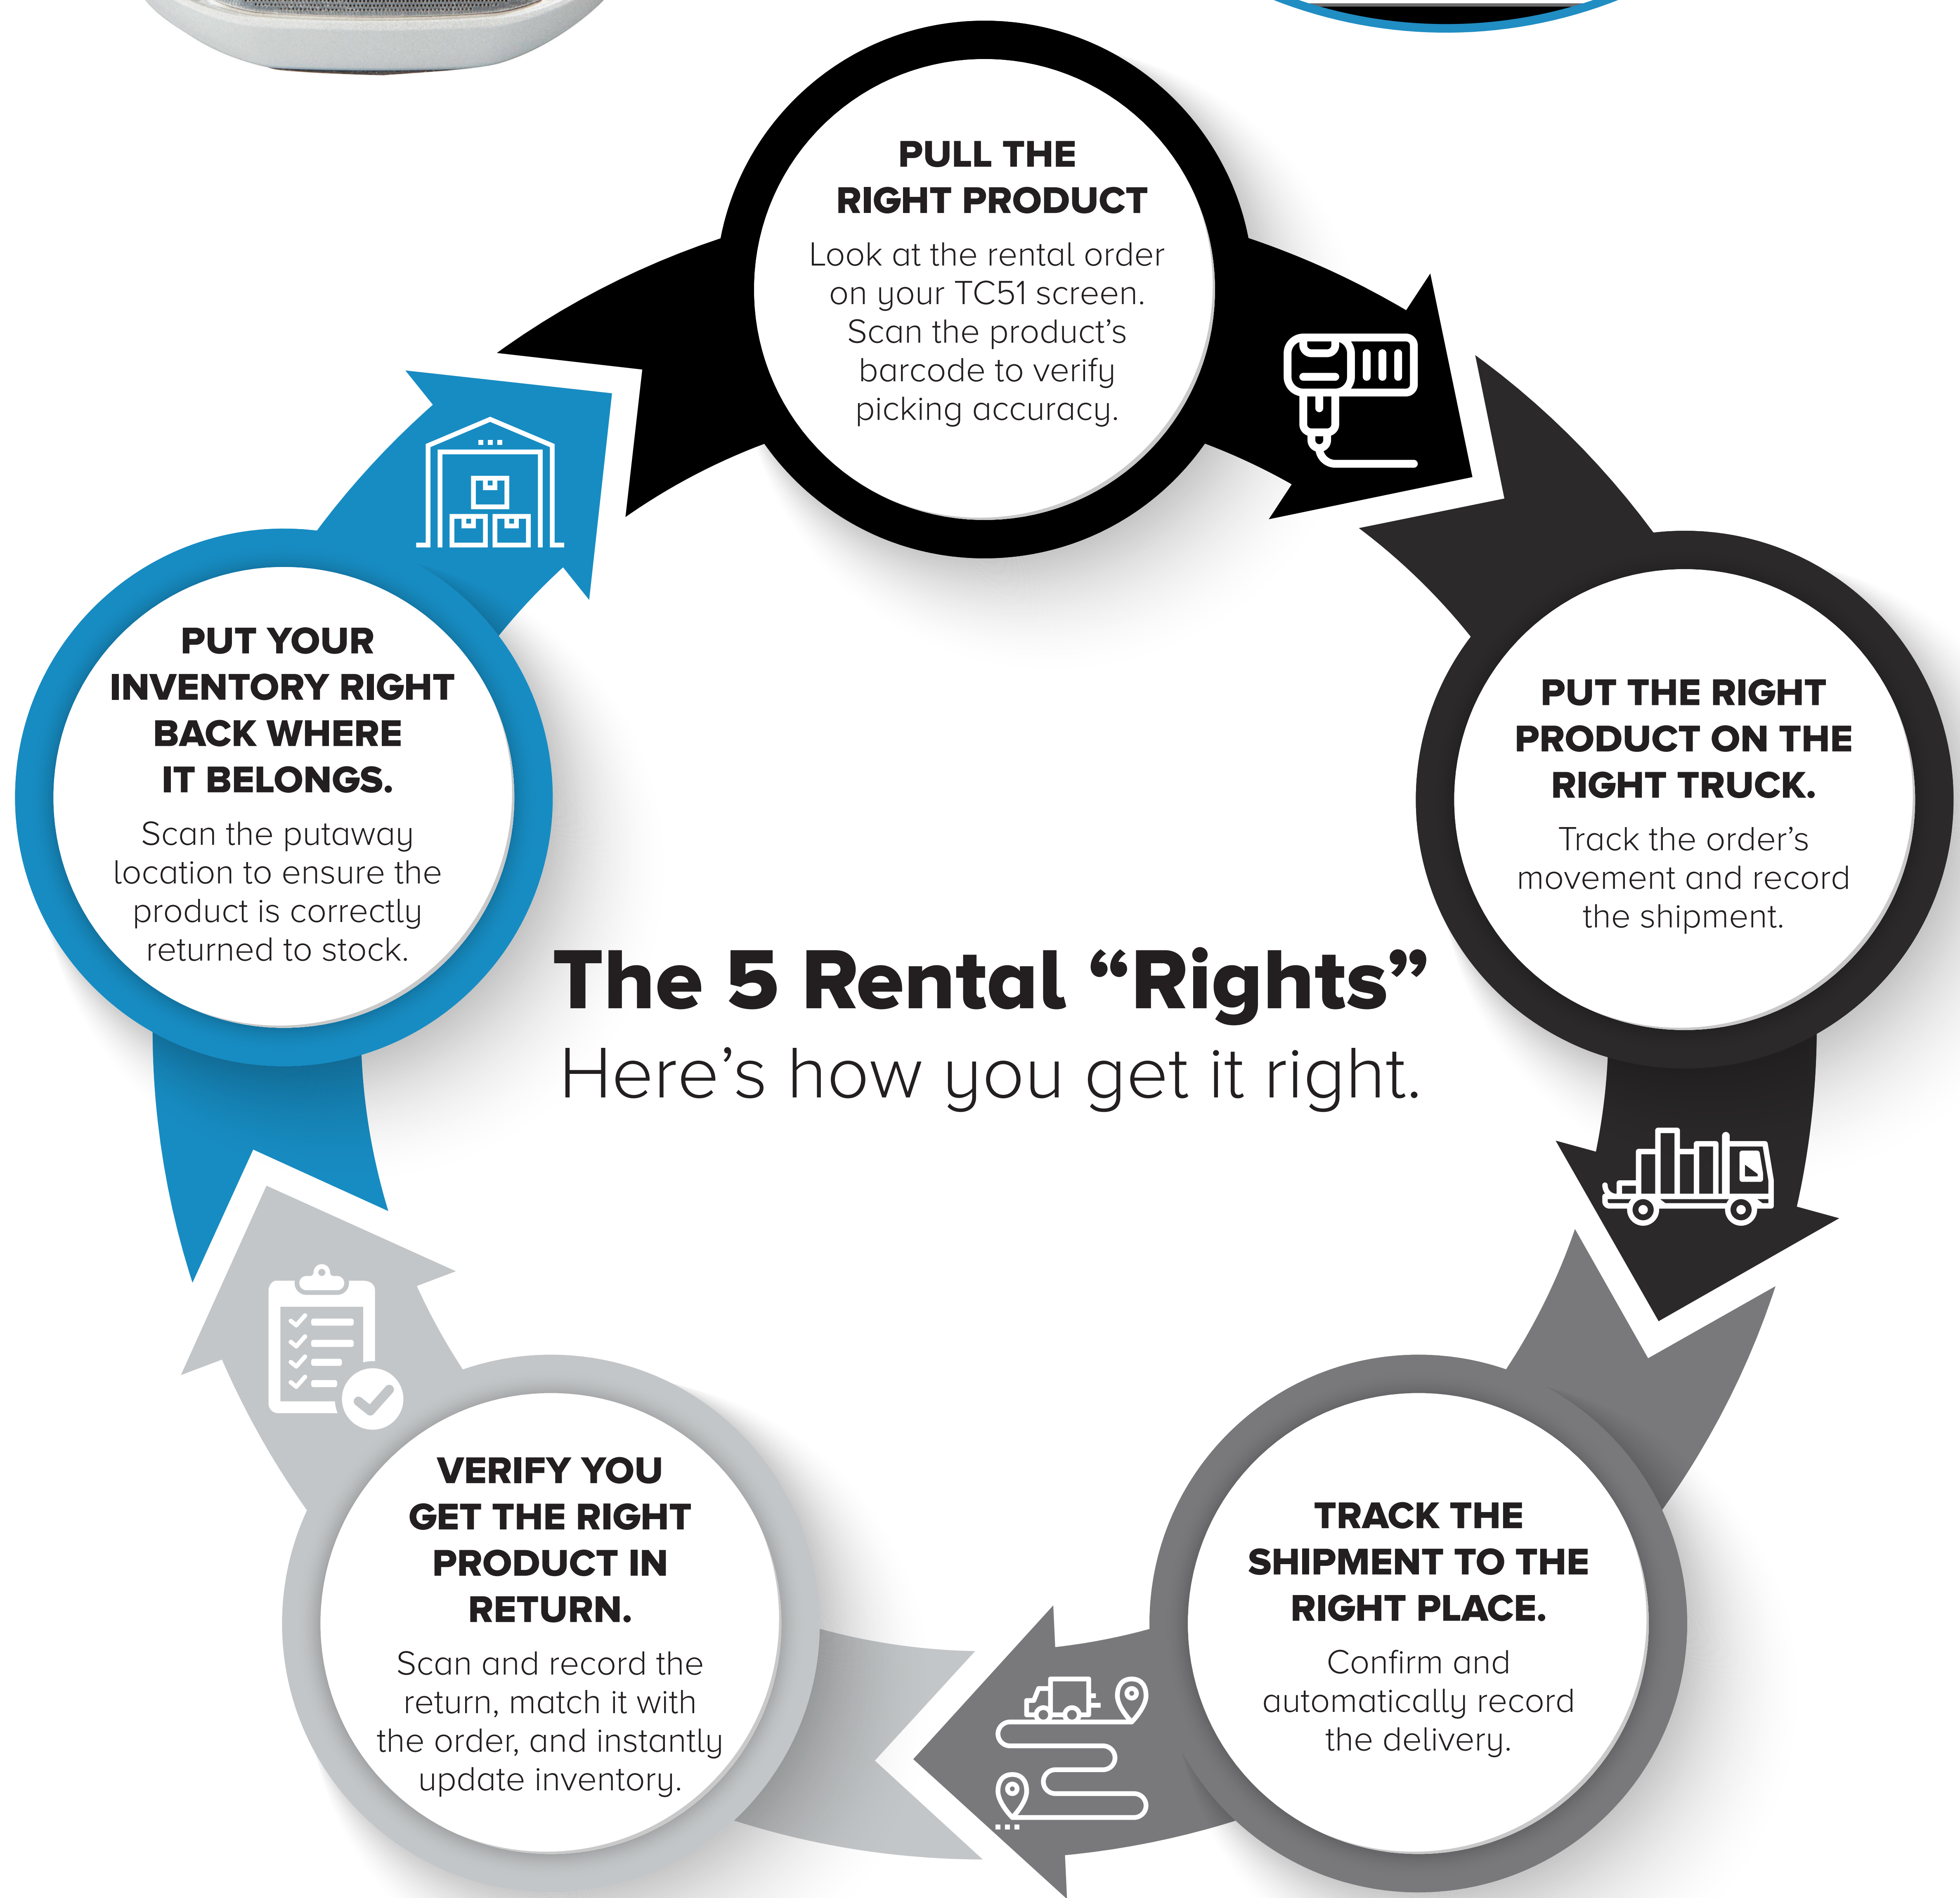

GET A REAL-TIME VIEW OF WHAT'S COMING AND GOING.
 ASCENT AND ZEBRA TC51 PUT INVENTORY CONTROL IN YOUR HANDS.

RISE TO ASCENT.

Ascent provides a user-friendly platform to track every function of your rental business.

Reduce scheduling mistakes.

Track inventory, from picking to returns.

Avoid OOS.

Maintain inventory balance.

Handle all accounting tasks.

Easily integrate with Salesforce.

Talk to Ascent about our web-based total tracking solution for your rental business.